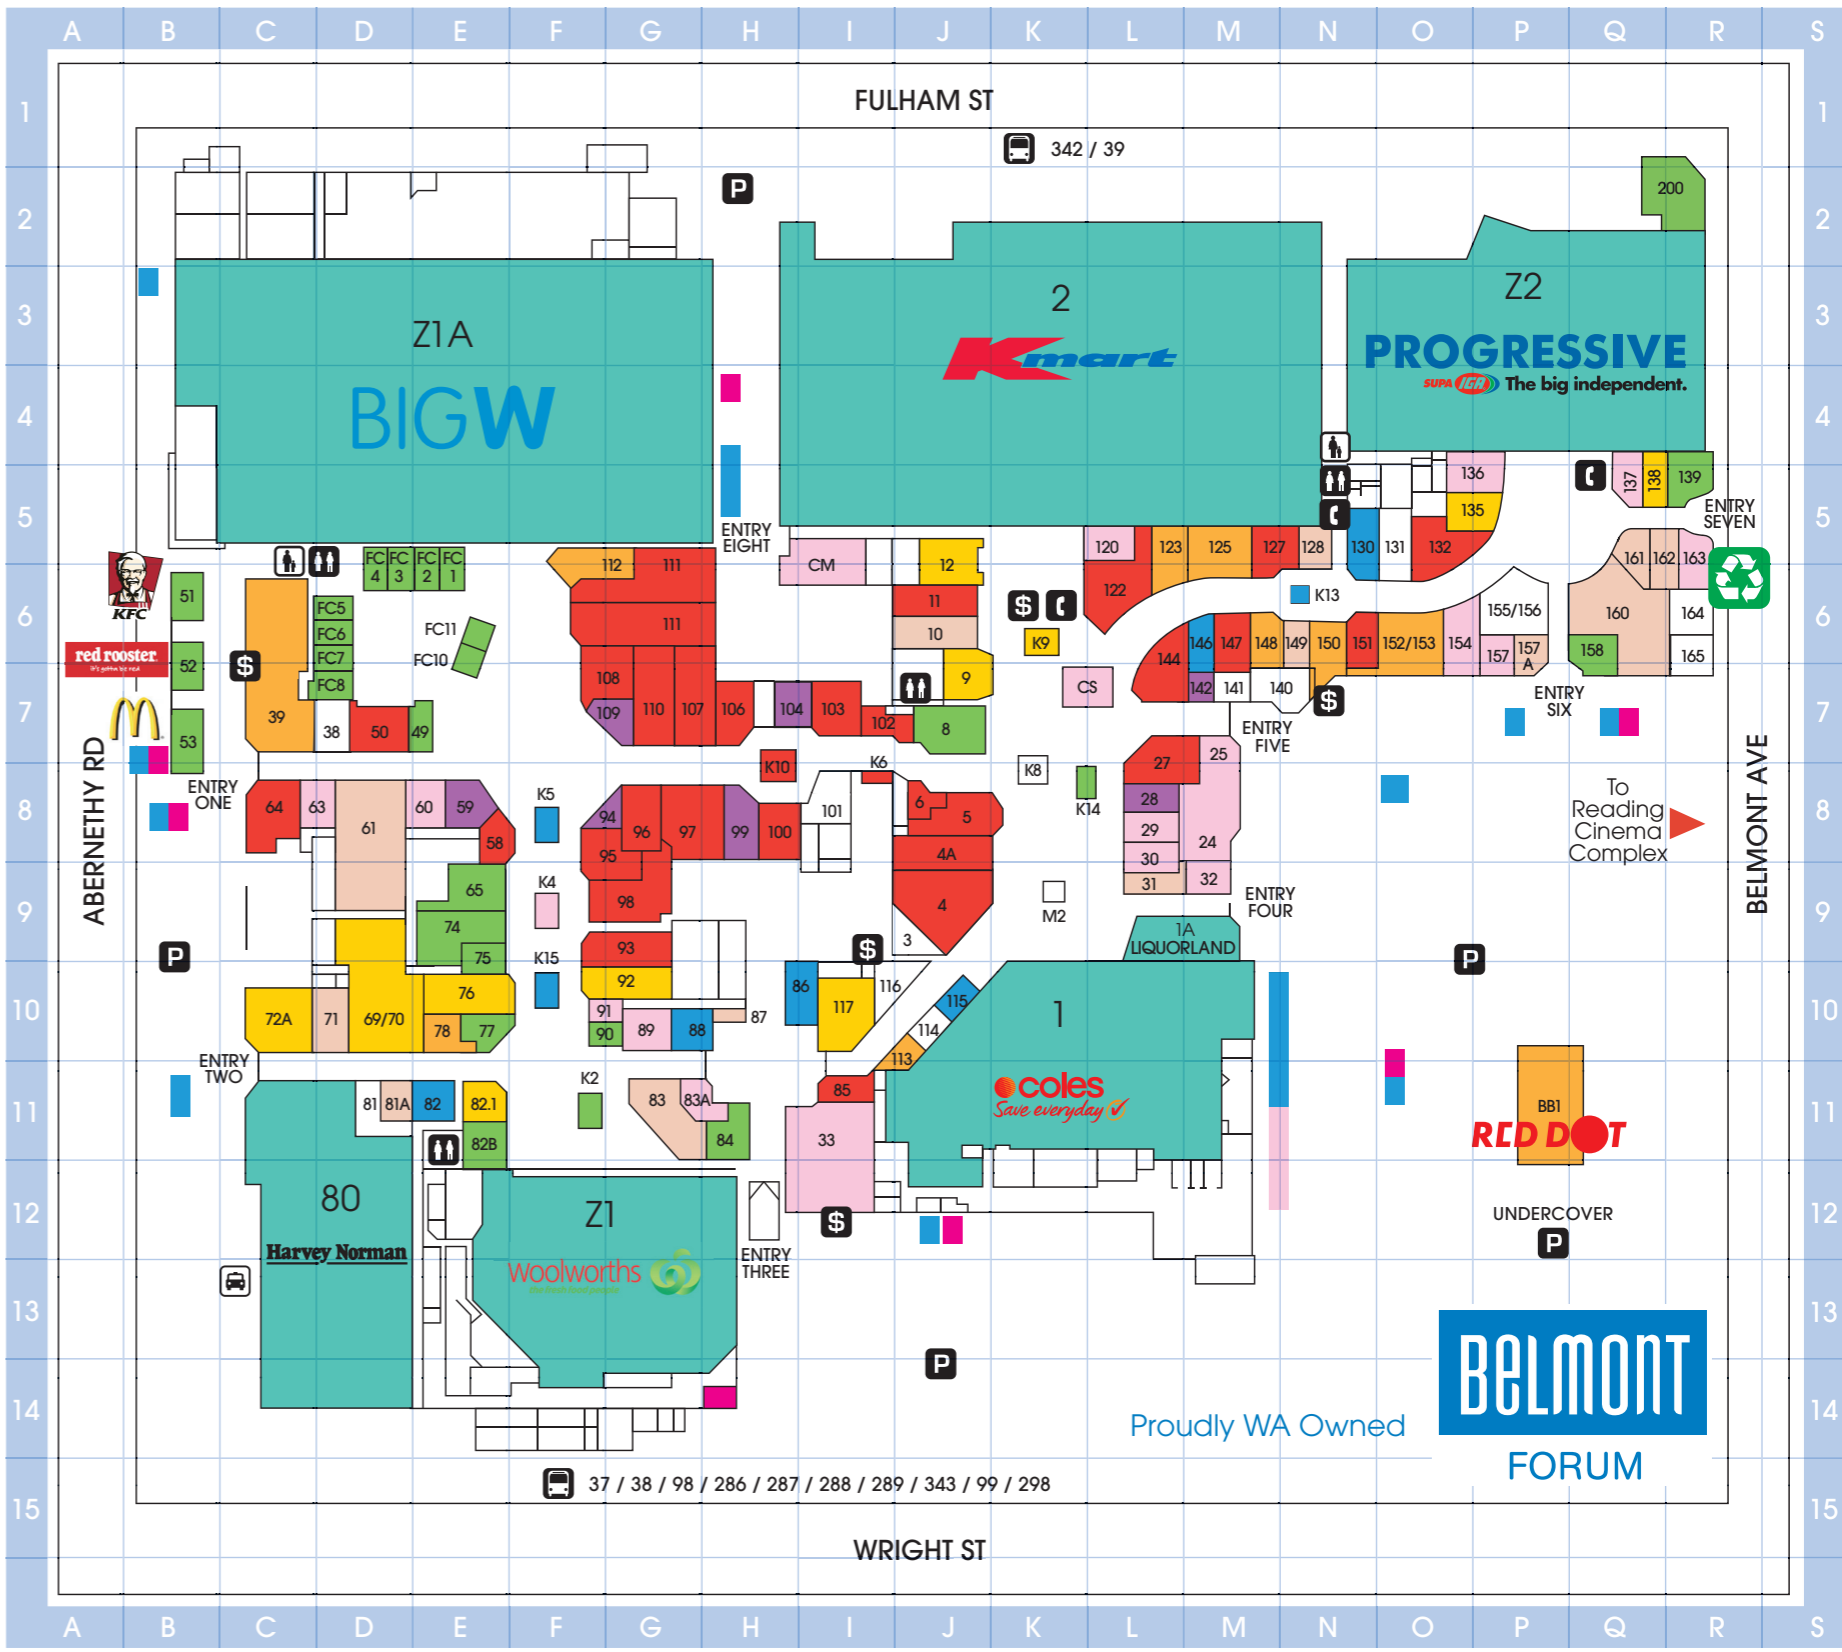

Food Court			
FC3	BBQ Kebab	D6	9477 3370
FC5	Bucking Bull	D6	9277 2911
FC11	Café Mozart	E6	9277 2882
FC8	Chinese Canton	D7	0411 963 875
FC2	Croissant Express	E6	9478 3755
FC6	Fish 'n Chicks	D6	9478 3599
FC7	Maya Masala	D6	9478 5355
FC10	Nishiki	E6	9277 7668
FC4	Pure & Natural	D6	9475 0515
FC1	Sarpino's Pizzeria	E6	9277 9963

Restaurant & Take-Away			
49	Amano Gelato	E7	9277 6765
K16	Boost Juice	F7	9479 6217
84	Cafe Shangri-La	H11	9478 1168
K14	Coffee Club	K8	9277 6695
51	KFC	B6	9478 3386
53	McDonald's	B7	9478 1373
K2	Michel's Patisserie	F11	9277 7087
138	Mikasa Sushi	R5	9478 6355
8	Miss Maud	J7	9478 1717
200	Nando's	R2	9479 5544
90	Puffin Donuts	F10	9478 1300
52	Red Rooster	B6	9277 6899

General			
88	ABC Florist	G10	9277 3424
K13	Allphones	N6	9478 6888
86	Belmont Pet Shop	I10	9478 3993
82	Fone Zone	E11	9277 2211
K9	Here's Luck Lottery	K6	9277 7101
146	Optus World	M6	9277 3611
115	Smokemart & Gifbox	J10	9277 2900
K15	Telechoice	F10	9277 8470
130	The Telstra Shop	N5	9477 5088
K5	3 Mobile	F8	9477 5377
12	Vodafone	J5	9479 6844

Services			
24/25	Australia Post	M8	9237 4750
154	Bank of Queensland	O6	9479 4644
CM	Centre Management	I5	9277 6544
137	Cobbler Extra	Q5	9479 4066
CS	Customer Service Centre (CS)	K7	9478 2152
29	Flight Centre	L8	9475 0033
63	Harvey World Travel	D8	9479 1933
83A	Jetset Travel	G11	9277 7411
136	Just Spectacles	P4	9477 2444
91	Looksmart Alterations	F10	9478 5855
30	Medicare	L8	132 011
K4	Mike's Multi Service	I8	9277 2485

60	OPSM	E8	9277 6023
120	Police & Nurses Credit Society	L5	9265 7101
89	Specsavers	G10	9277 7361
163	The Green Room Recycling Station	R5	9277 6544
32	The Professionals	M9	9277 8877
157	Ultra Care Drycleaners	P6	9478 2216
33	Westpac Bank	I11	9259 3922
Fresh Food			
75	Bakers Delight	E9	9478 4161
158	Brumby's	Q6	9477 4747
74	Family Fresh F&V	E9	9479 5022
77	Lenard's Poultry	E10	9479 5171
82B	Stay Healthy	E11	9277 3839
65	Tom's Meat Markets	E9	9277 3945

Variety			
69/70	Dick Smith Electronics	D10	9478 1664
9	EB Games	J6	9479 7817
BB1	Red Dot Mega Store	P11	9478 5540
92	Sanity	G10	9479 6092
117	The Five 2 Three Dollar Stall	I10	9477 1107
Personal Care			
83	Amcal Chemist	G11	9277 7771
61	Priceline	D8	9478 5262
160	Terry White Chemists	Q6	9277 8166
Newsagency & Books			
125	Angus & Robertson	M5	9478 3855
152/153	Belmont News	O6	9277 4549
113	Forum Book Exchange	J10	9478 1345
78	Winner's Circle	E10	9277 4074

Map Legend	
	ATMs
	Parenting Room
	Toilets
	Public Phones
	Parking
	The Green Room Recycling Station
	Taxi Rank
	Bus Stop
	Easy access parking bays (38)
	Parents with prams bays

DISCOVER BELMONT FORUM AT
WWW.BELMONTFORUM.COM.AU